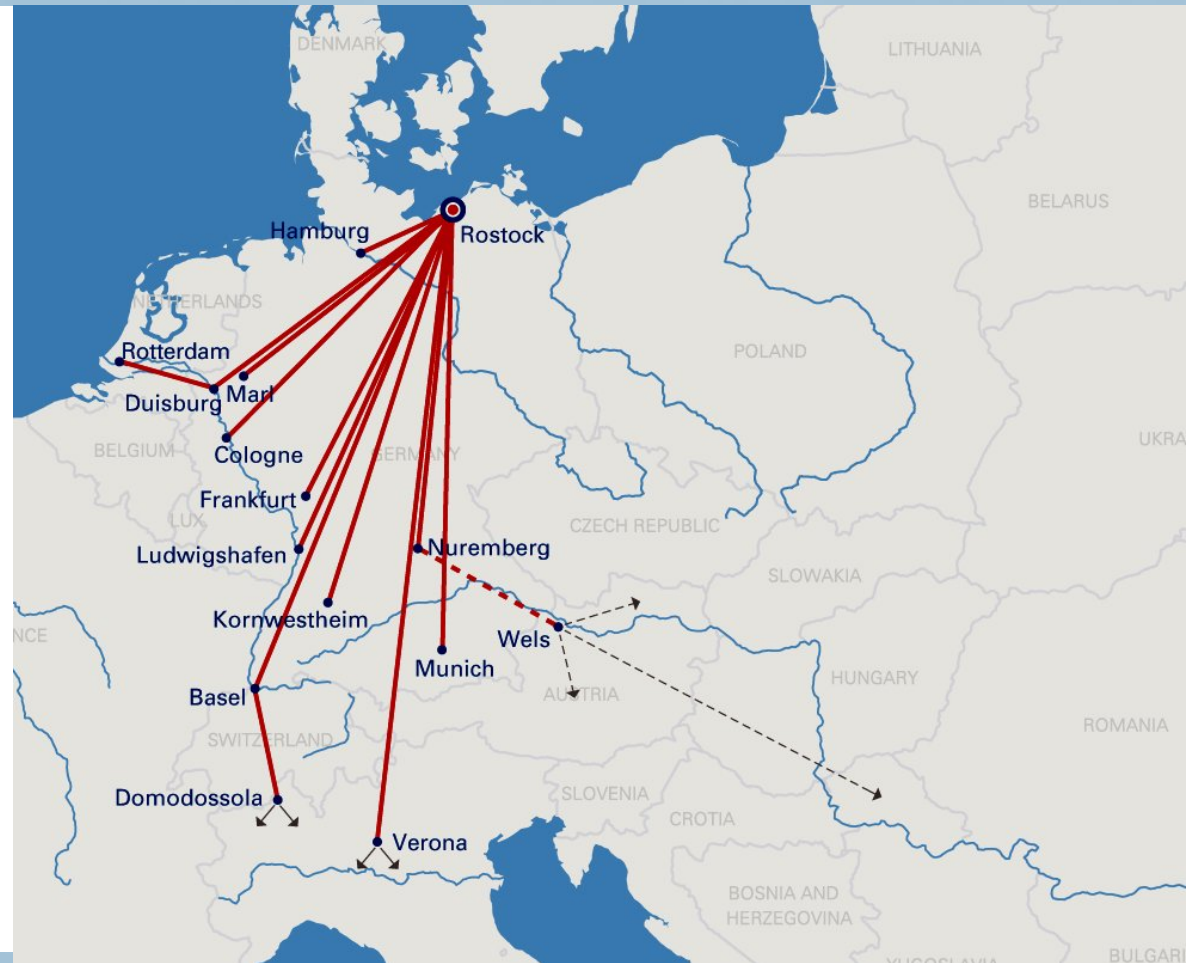

BSC SEMINAR ON THE MOTORWAYS OF THE BALTIC SEA AND NATURE CONSERVATION

Rostock – Rotterdam / Rostock - Verona

Intermodal transport links from Rostock

Port of Sassnitz

Sea Geographical Location