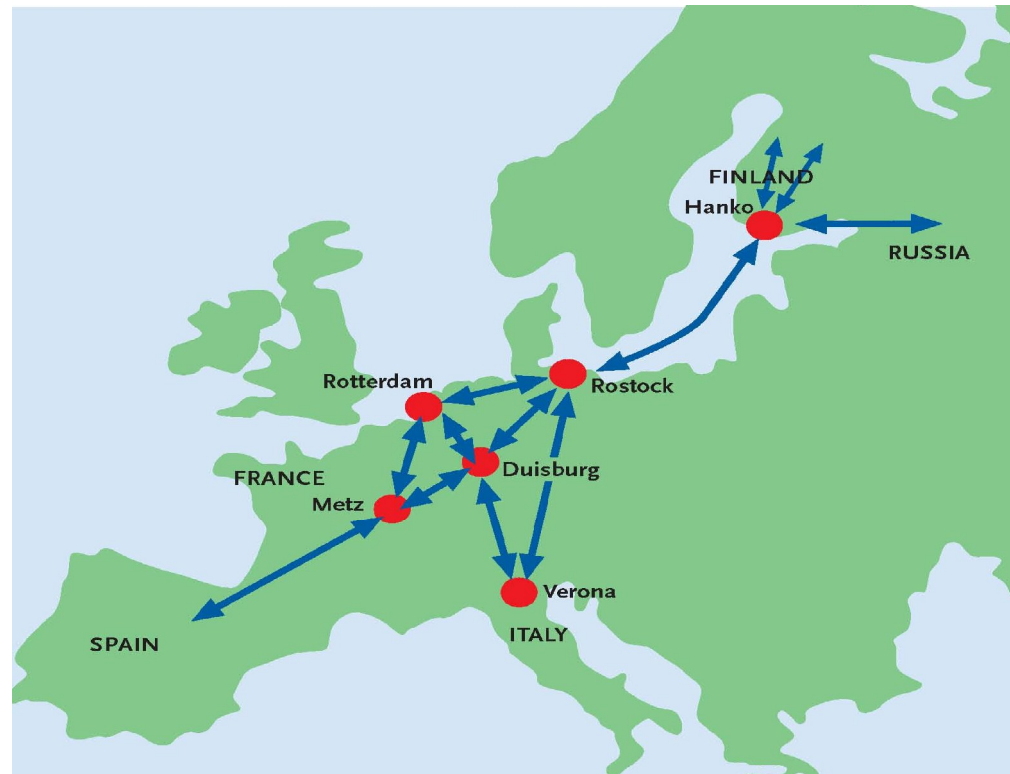

BSC SEMINAR ON THE MOTORWAYS OF THE BALTIC SEA AND NATURE CONSERVATION

Rostock – Rotterdam / Rostock - Verona

Intermodal transport links from Rostock

Port of Sassnitz

Sea Geographical Location