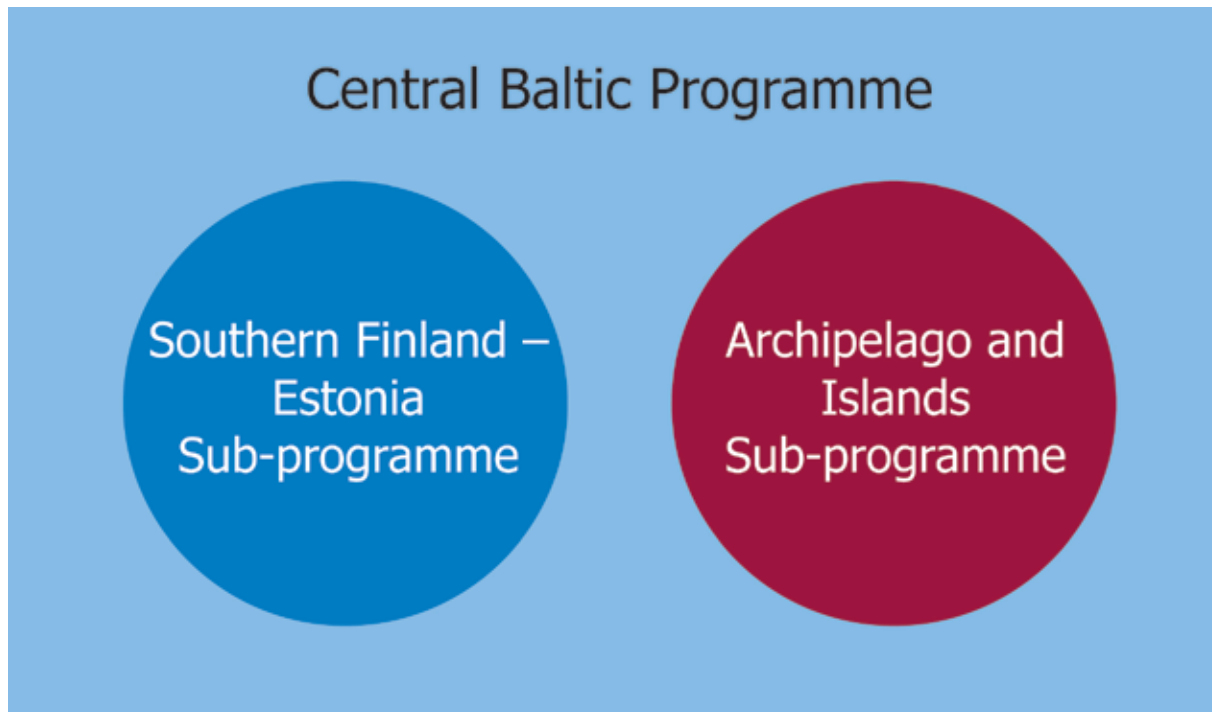

CENTRAL BALTIC
INTERREG IV A
PROGRAMME
2007-2013

PROGRAMME STRUCTURE

EUROPEAN UNION
EUROPEAN REGIONAL DEVELOPMENT FUND
INVESTING IN YOUR FUTURE