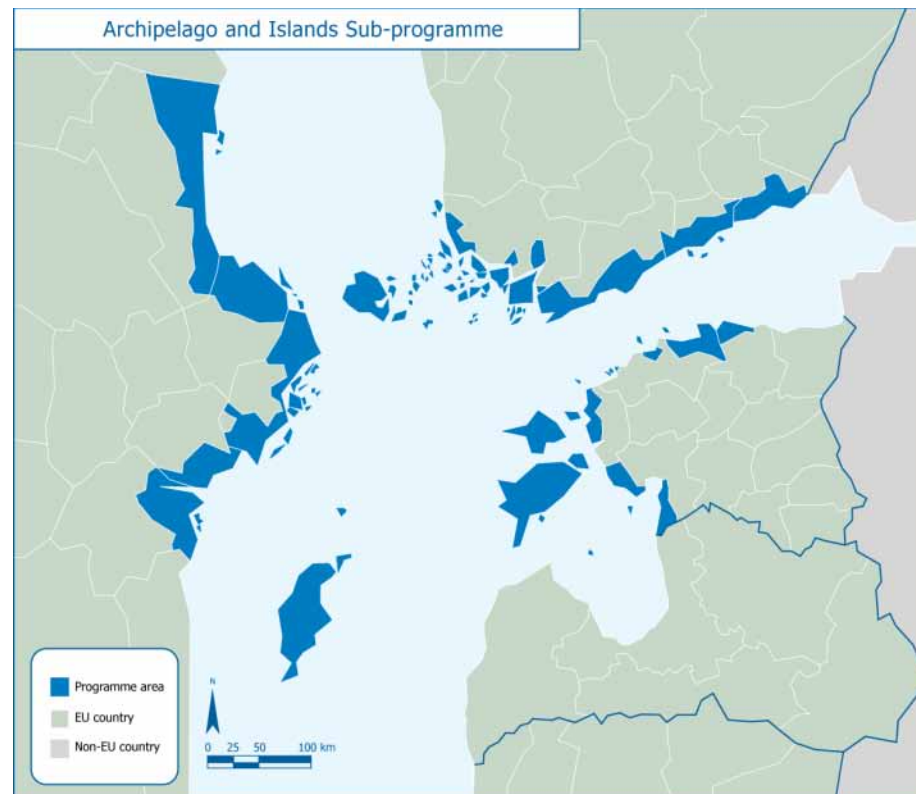

CENTRAL BALTIC
INTERREG IV A
PROGRAMME
2007-2013

ARCHIPELAGO AND ISLANDS SUB-PROGRAMME

EUROPEAN UNION
EUROPEAN REGIONAL DEVELOPMENT FUND
INVESTING IN YOUR FUTURE