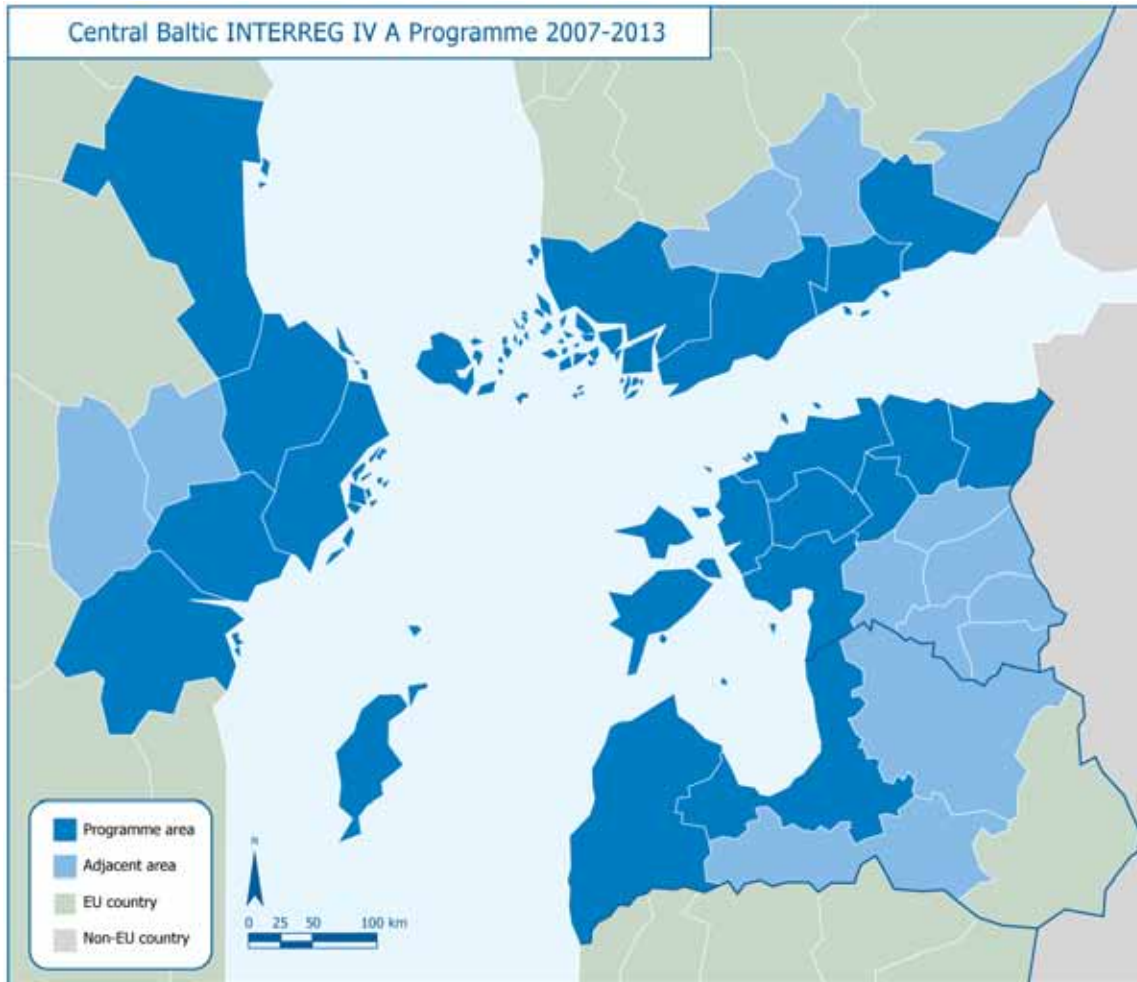

CENTRAL BALTIC
INTERREG IV A
PROGRAMME
2007-2013